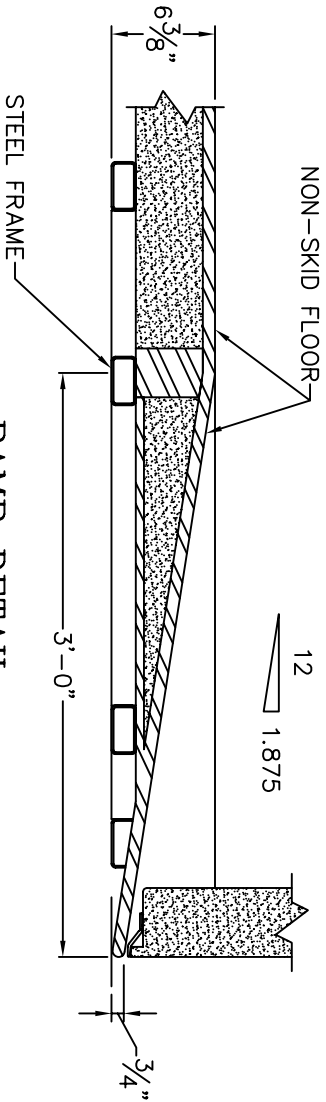

WALK-IN SECTION VIEW

STANDARD DOOR

RAMP WIDTH TO BE SAME AS DOOR WIDTH

SEE DETAIL BELOW

RAMP DETAIL
SCALE: 1"=1'-0"

Interior Ramp

Cross Section and Detail

DRAWN BY:	MODEL NO.:	SCALE:	DATE:
MD Leppok		1/4"=1'-0"	3-13-95
DRAWING NAME:			
Interior Ramp Cross Section and Detail			