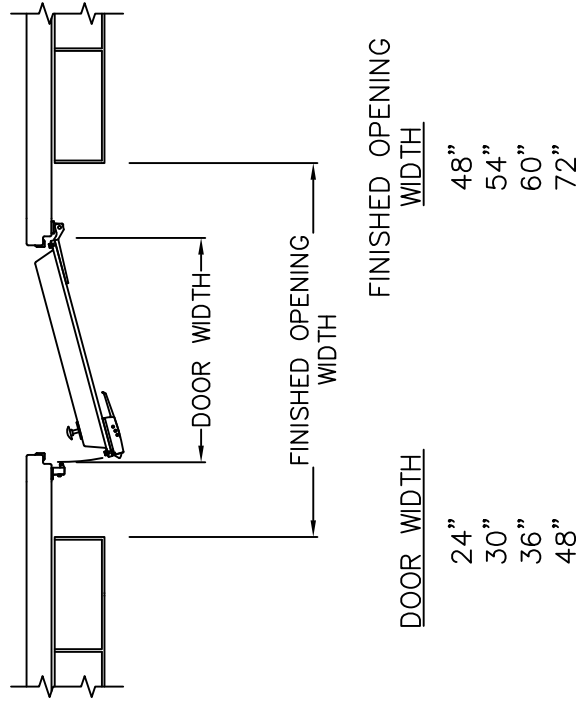

DOOR HEIGHT	FINISHED OPENING HEIGHT
24"	32"
36"	44"
72"	80"
79"	86"

(HEIGHT OF OPENING TO BE APPROXIMATELY 8" GREATER THAN DOOR HEIGHT)

DOOR WIDTH	FINISHED OPENING WIDTH
24"	48"
30"	54"
36"	60"
48"	72"

Specification Sheet

Door Opening Detail

DRAWN BY: MD Leppek	MODEL NO.: CAT-B6	SCALE:	DATE: 3-13-09
------------------------	----------------------	--------	------------------

DRAWING NAME:
Specification Sheet CAT-B6 Door Opening Detail