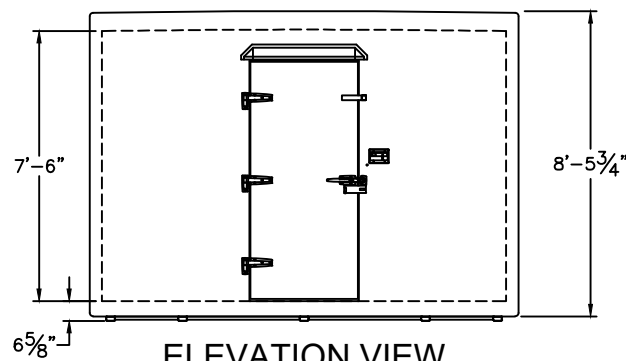

**PLAN VIEW**

SERIAL NUMBER: A12086556

4" WALLS  
 6' CROWNED ROOF  
 3/4" KEG DUTY FLOOR  
 STRIP CURTAINS

ROOM TEMP.:  
 Dry  
 INTERIOR AREA:  
 262 sq. ft.  
 INTERIOR VOLUME:  
 —  
 HORSEPOWER:  
 —  
 REFRIGERANT:  
 —  
 ELEC. SUPPLY  
 110  
 PHASE:  
 Single  
 CYCLE:  
 60 hz.  
 AMPERAGE:  
 —

**ELEVATION VIEW**

**DRAWING APPROVAL**

PLEASE INDICATE YOUR APPROVAL OF THIS DESIGN, THE DIMENSIONS, DOOR LOCATION/SWING, ELECTRICAL REQUIREMENTS AND EQUIPMENT LOCATIONS BY SIGNING BELOW AND RETURNING TO POLAR KING.